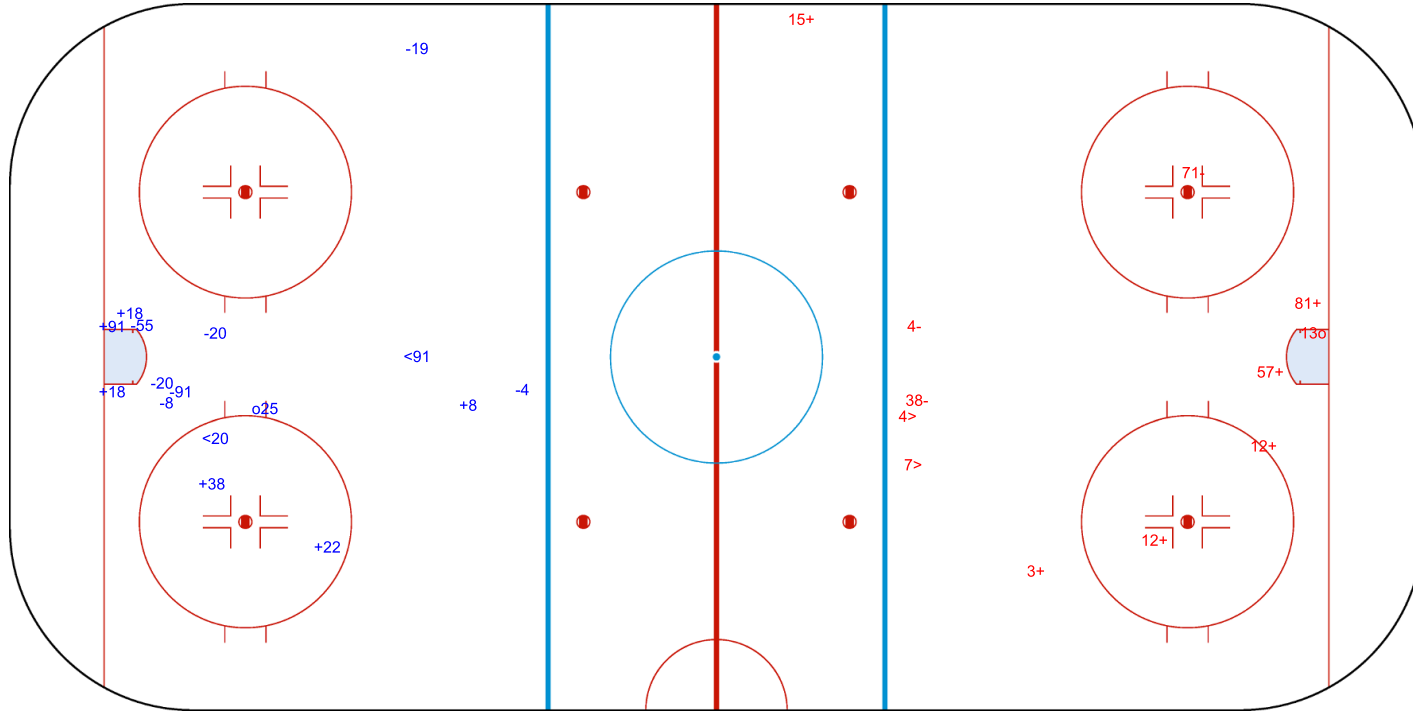

SHOT CHART
CAN - FIN

Shots by FIN
Goals (o): 2
SSG (+): 14
SSP (-): 6
SPG (-): 1

GK 50 of CAN

1st Period

Shots by CAN
Goals (o): 2
SSG (+): 9
SSP (>): 3
SPG (-): 3

GK 29 of FIN

Shots by CAN

Goals (o): 1 SSG (+): 6
SSP (<): 2 SPG (-): 7

GK 29 of FIN

FIN → 2nd Period ← CAN

Shots by FIN

Goals (o): 1 SSG (+): 6
SSP (>): 2 SPG (-): 3

GK 50 of CAN

Shots by FIN

Goals (o): 0

SSP (<): 8