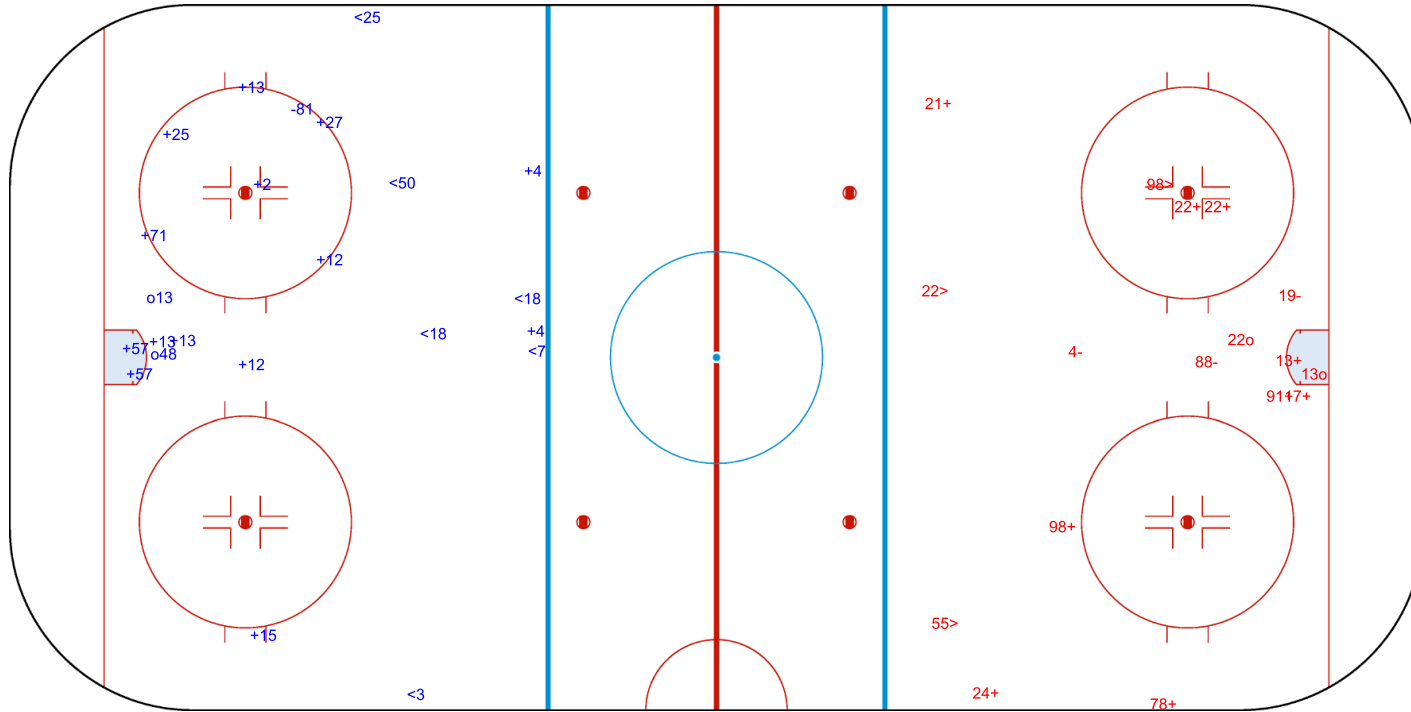

SHOT CHART
CAN - FIN

Shots by FIN
Goals (o): 2
SSG (+): 14
SSP (-): 6
SPG (-): 1

GK 50 of CAN

1st Period

Shots by CAN
Goals (o): 2
SSG (+): 9
SSP (>): 3
SPG (-): 3

GK 29 of FIN

Shots by CAN

Goals (o): 1 SSG (+): 6
SSP (<): 2 SPG (-): 7

GK 29 of FIN

FIN → 2nd Period ← CAN

Shots by FIN

Goals (o): 1 SSG (+): 6
SSP (>): 2 SPG (-): 3

GK 50 of CAN

Shots by FIN

Goals (o): 0

SSP (<): 8