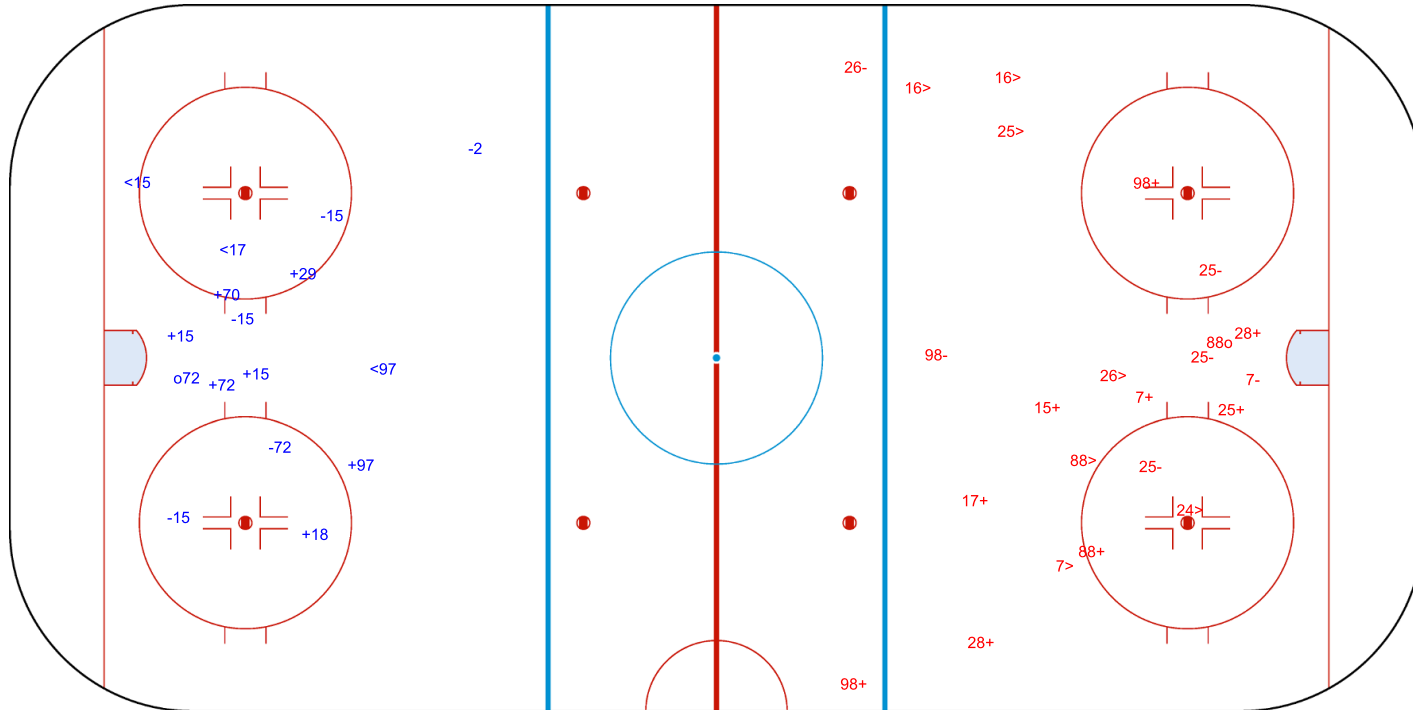

GK 20 of SUI

Shots by ROC
Goals (o): 1
SSP (<): 3
SSG (+): 7
SPG (-): 5

GK 20 of SUI

SUI → **2nd Period** ← ROC

Shots by SUI
Goals (o): 1
SSP (>): 7
SSG (+): 9
SPG (-): 6

GK 30 of ROC

Shots by SUI
Goals (o): 3 SSG (+): 16
SSP (-): 9 SPG (-): 1