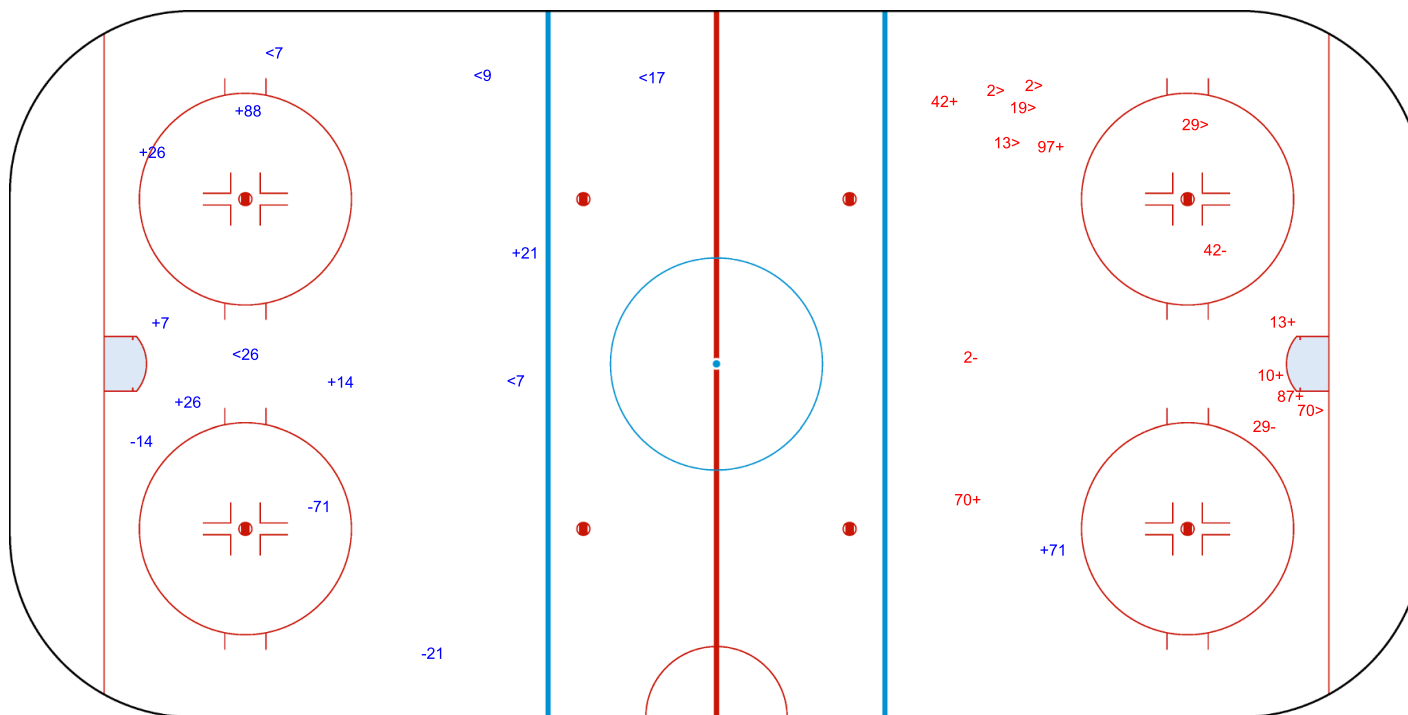

REVISED
 19 FEB 19:08

Shot Chart
 射门表 / Analyse des tirs

ROC - SUI

1st Period

Shots by SUI
 Goals (o): 0 SSG (+): 7
 SSP (<): 5 SPG (-): 3

GK 30 of ROC

Shots by ROC
 Goals (o): 0 SSG (+): 6
 SSP (>): 6 SPG (-): 3

GK 20 of SUI

Shots by ROC
Goals (o): 1
SSP (<): 3
SSG (+): 7
SPG (-): 5

GK 20 of SUI

SUI → **2nd Period** ← ROC

Shots by SUI
Goals (o): 1
SSP (>): 7
SSG (+): 9
SPG (-): 6

GK 30 of ROC

Shots by SUI
Goals (o): 3 SSG (+): 16
SSP (-): 9 SPG (-): 1