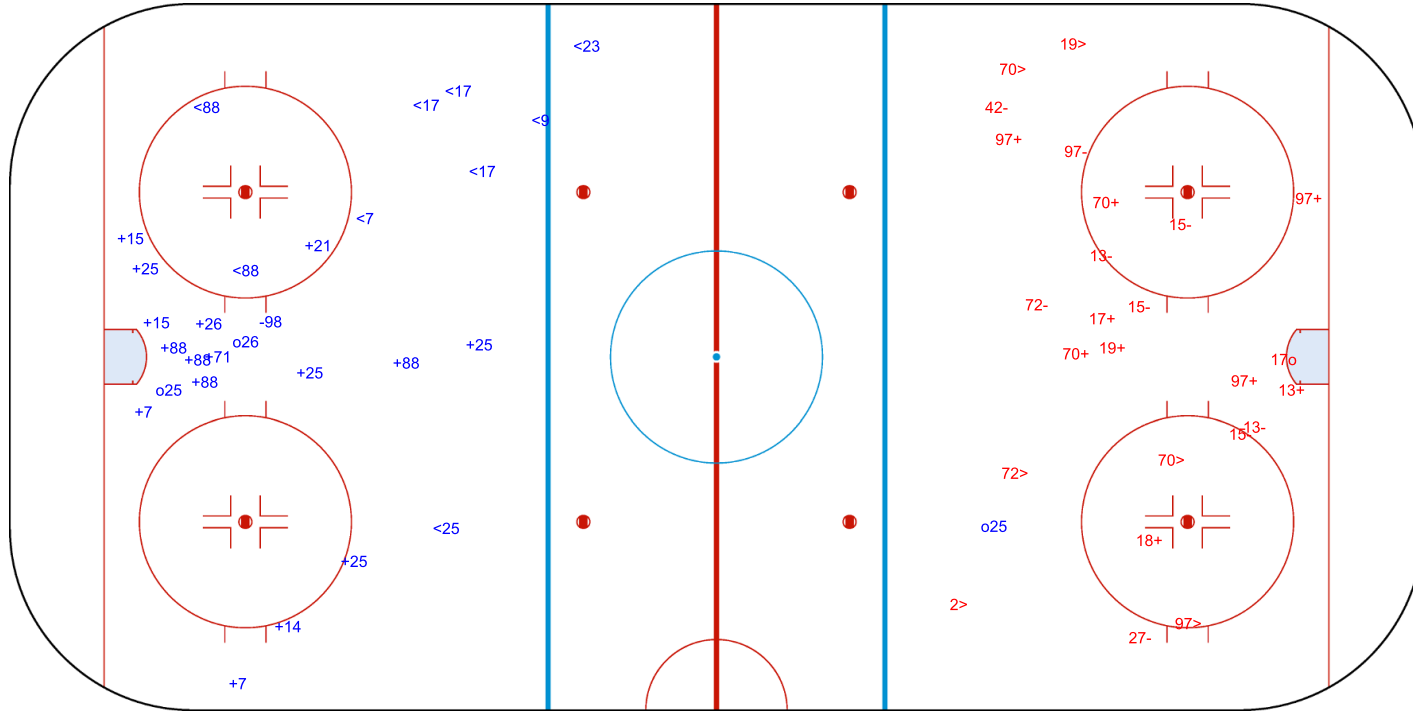

Shots by SUI
Goals (o): 3   SSG (+): 16
SSP (-): 9   SPG (-): 1

GK 30 of ROC

ENG

ROC → 3rd Period ← SUI

Shots by ROC
Goals (o): 1   SSG (+): 9
SSP (>): 6   SPG (-): 9

GK 20 of SUI

Legend:
ENG Empty net goal   GK Goalkeeper   SPG Shots past goal   SSG Shots saved by goalkeeper   SSP Shots saved by player

REVISED Revised to correct Shot Chart Goal Scorer to match with the Game Summary.