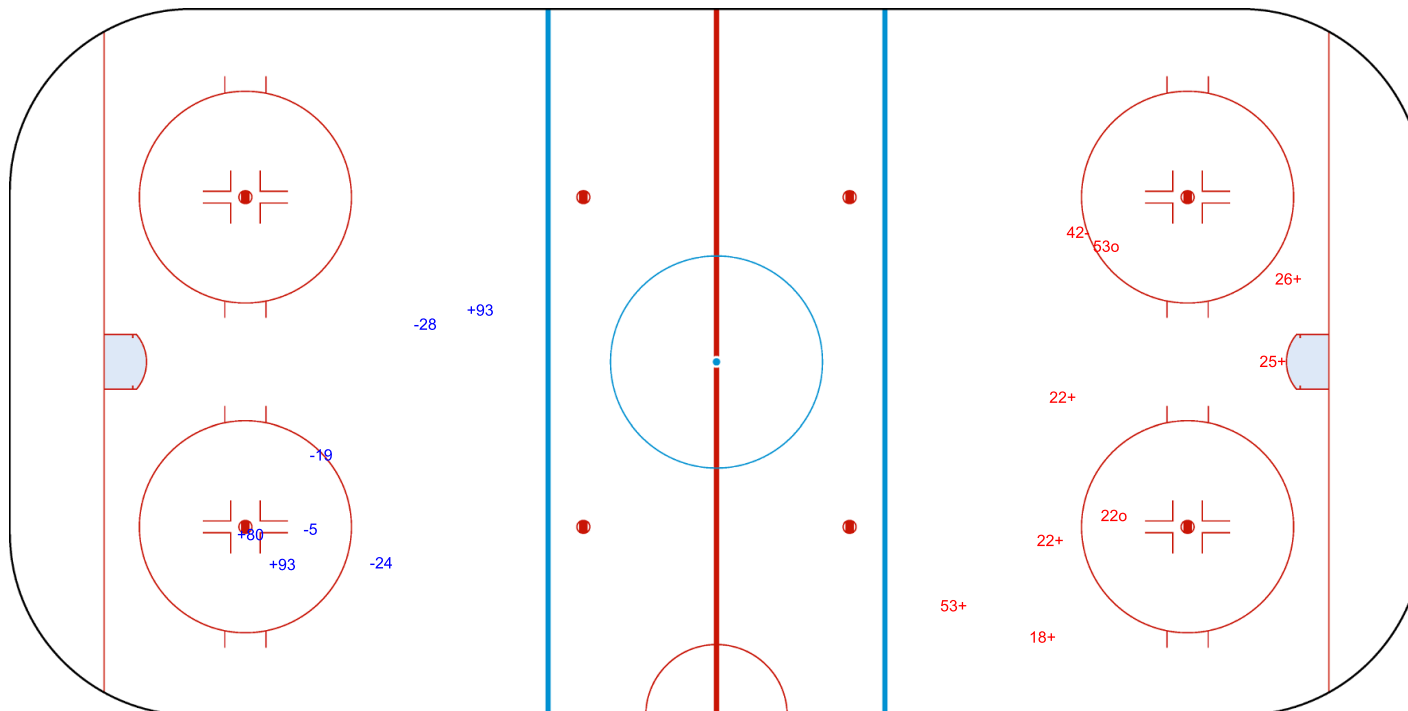

Shots by CAN

Goals (o): 0   SSG (+): 3
SSP (<): 0   SPG (-): 4

GK 30 of GER

3rd Period

Shots by GER

Goals (o): 2   SSG (+): 6
SSP (>): 0   SPG (-): 1

GK 36 of CAN

Legend:	
GK	Goalkeeper
SPG	Shots past goal
SSG	Shots saved by goalkeeper
SSP	Shots saved by player