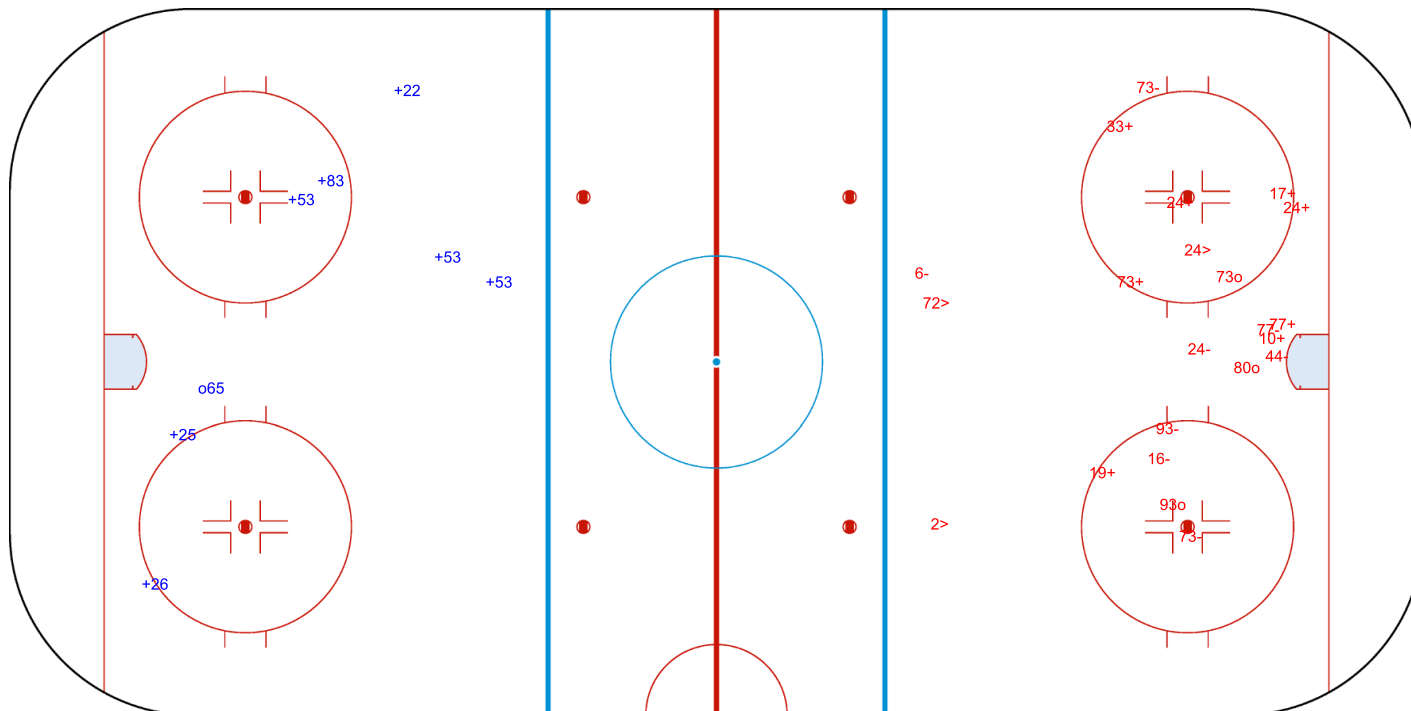

Shots by GER

Goals (o): 1   SSG (+): 7

SSP (<): 0   SPG (-): 0

GK 36 of CAN

2nd Period

Shots by CAN

Goals (o): 3   SSG (+): 8

SSP (>): 3   SPG (-): 8

GK 30 of GER