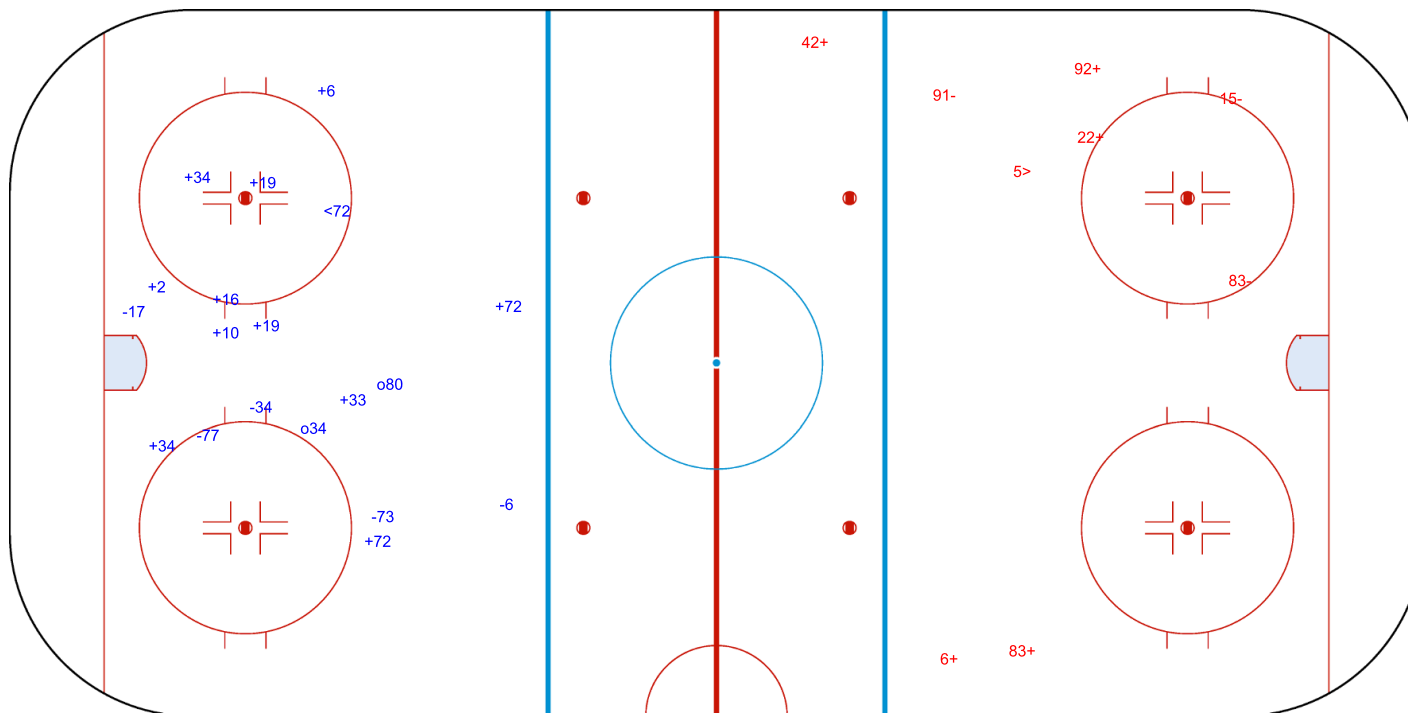

SHOT CHART
GER - CAN

Shots by CAN
Goals (o): 2
SSP (<): 1
SSG (+): 11
SPG (-): 5

GK 30 of GER

GER → 1st Period ← CAN

Shots by GER
Goals (o): 0
SSP (>): 1
SSG (+): 5
SPG (-): 3

GK 36 of CAN

Shots by GER

Goals (o): 1 SSG (+): 7