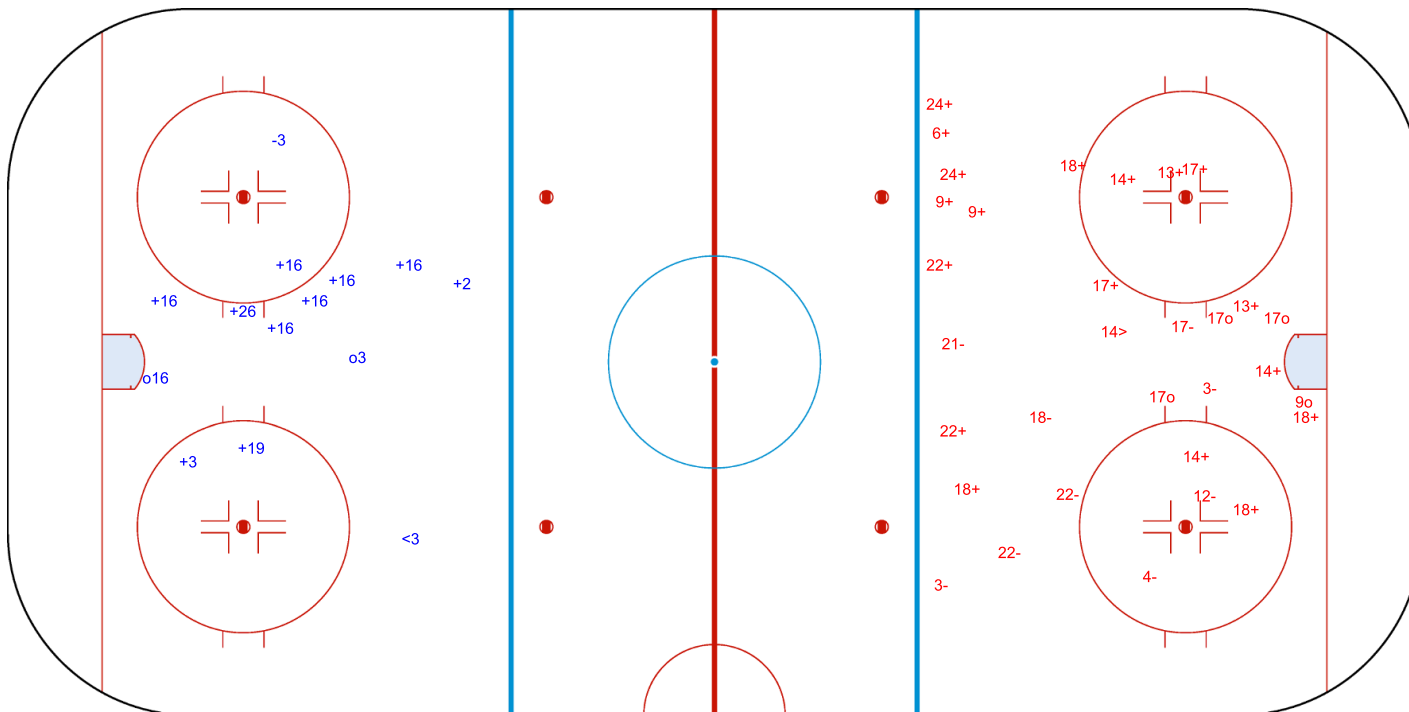

Shots by PHI  
Goals (o): 2  
SSP (<): 1

SSG (+): 10  
SPG (-): 1

o3  
o16

GK 1 of MAS

2nd Period

Shots by MAS  
Goals (o): 4  
SSP (>): 1

SSG (+): 18  
SPG (-): 9

o17  
o17 o17