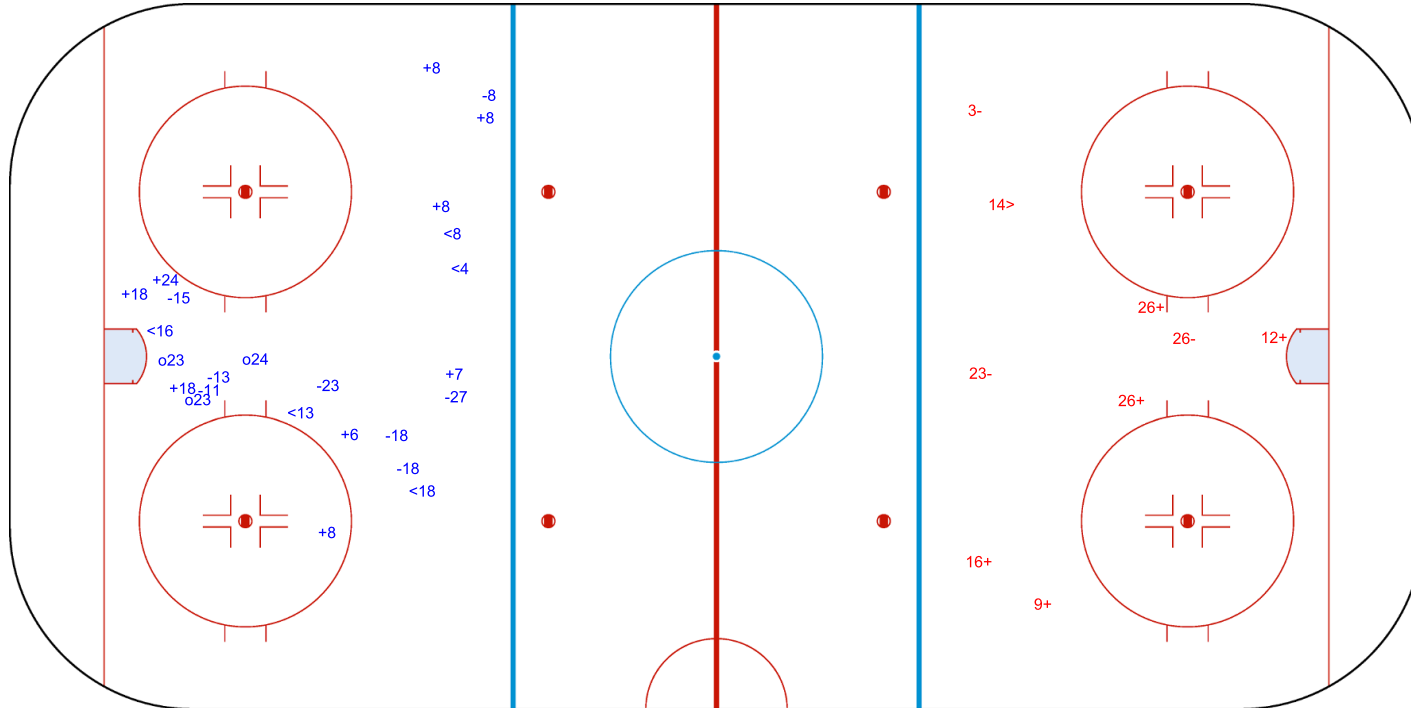

SHOT CHART  
SWE - SUI

Shots by SWE

Goals (o): 3      SSG (+): 9  
SSP (-): 5      SPG (-): 8

GK 30 of SUI

1st Period

Shots by SUI

Goals (o): 0      SSG (+): 5  
SSP (>): 1      SPG (-): 3

GK 1 of SWE

Shots by SUI  
Goals (o): 0  
SSP (<): 6  
SSG (+): 11  
SPG (-): 5

GK 1 of SWE

SWE → 2nd Period ← SUI

Shots by SWE  
Goals (o): 1  
SSP (>): 3  
SSG (+): 11  
SPG (-): 8

GK 30 of SUI

Shots by SWE

Goals (o): 2    SSG (+): 12  
SSP (<): 5    SPG (-): 5