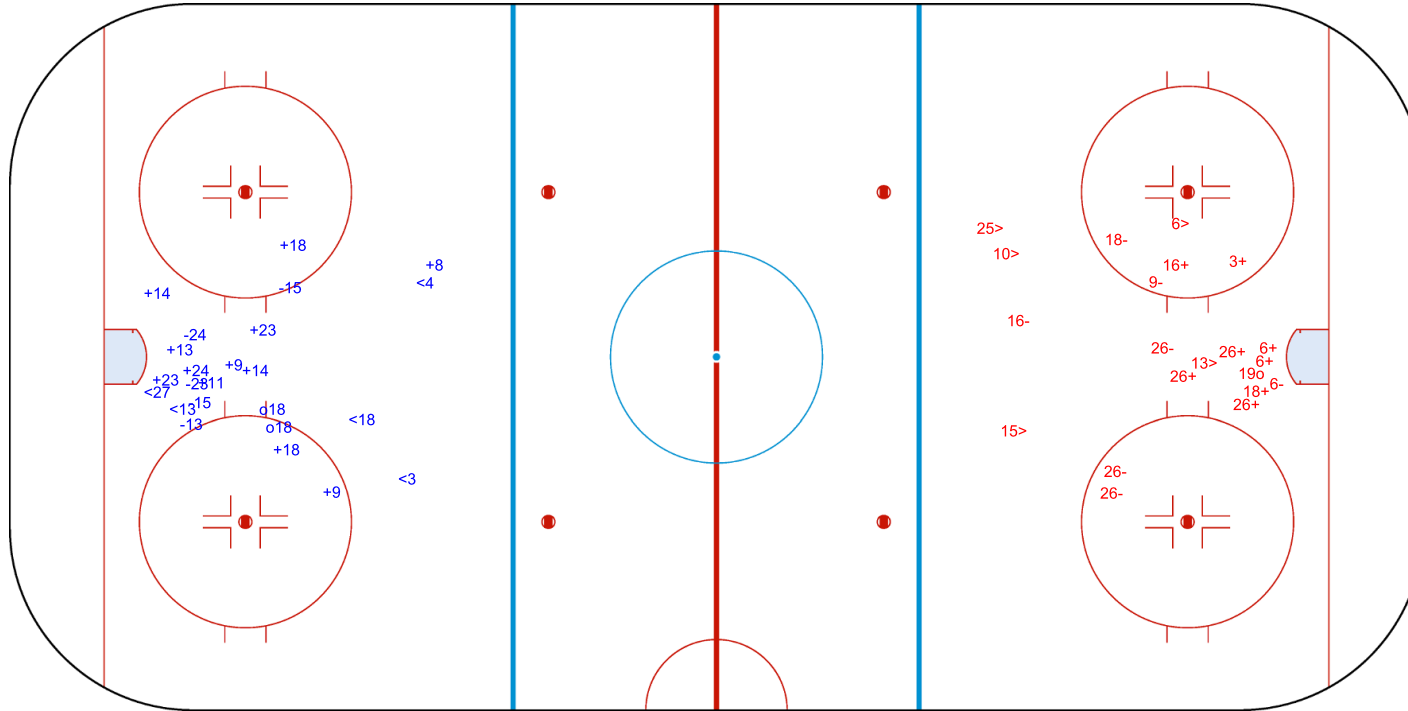

GK 30 of SUI

3rd Period

Shots by SUI

Goals (o): 1    SSG (+): 8  
SSP (>): 5    SPG (-): 7

GK 1 of SWE

<b>Legend:</b>	<b>GK</b> Goalkeeper	<b>SPG</b> Shots past goal	<b>SSG</b> Shots saved by goalkeeper	<b>SSP</b> Shots saved by player
----------------	----------------------	----------------------------	--------------------------------------	----------------------------------