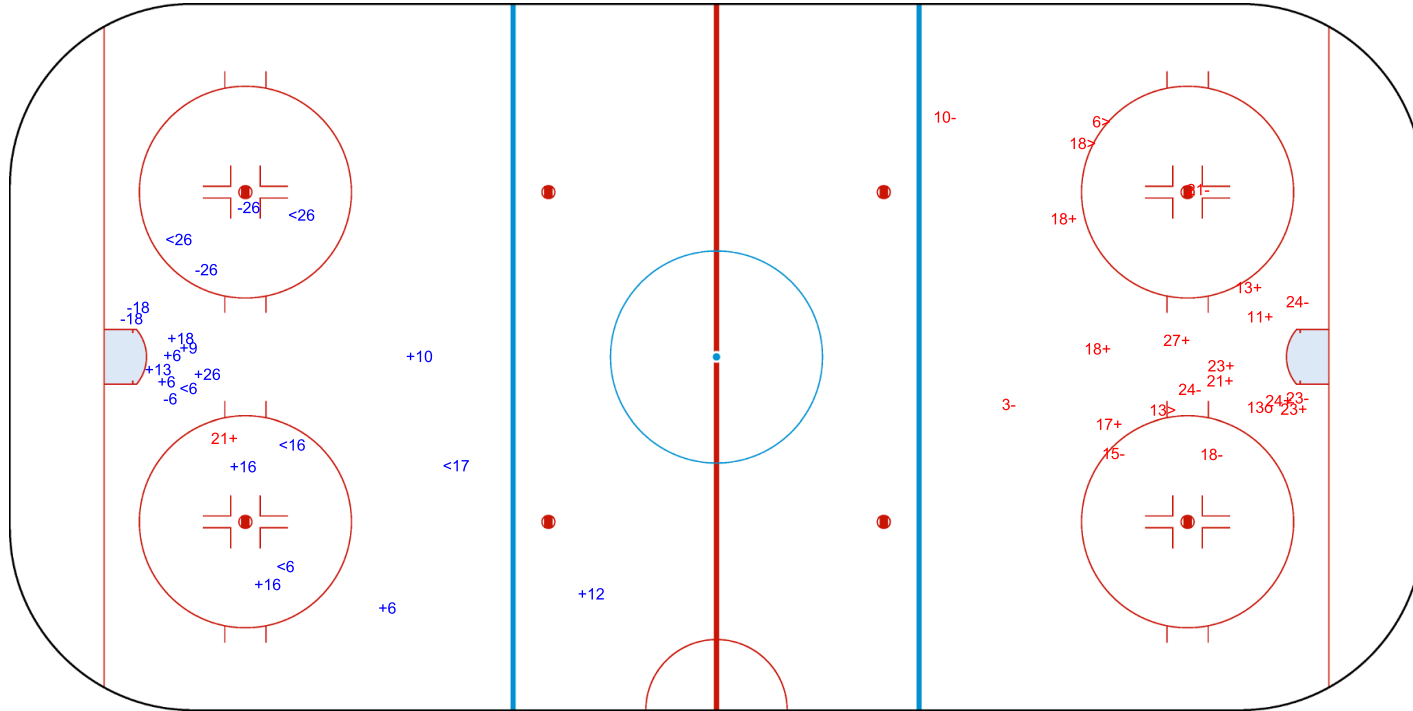

Shots by SUI  
Goals (o): 0  
SSP (<): 6  
SSG (+): 11  
SPG (-): 5

GK 1 of SWE

SWE → 2nd Period ← SUI

Shots by SWE  
Goals (o): 1  
SSP (>): 3  
SSG (+): 11  
SPG (-): 8

GK 30 of SUI

Shots by SWE

Goals (o): 2    SSG (+): 12  
SSP (<): 5    SPG (-): 5